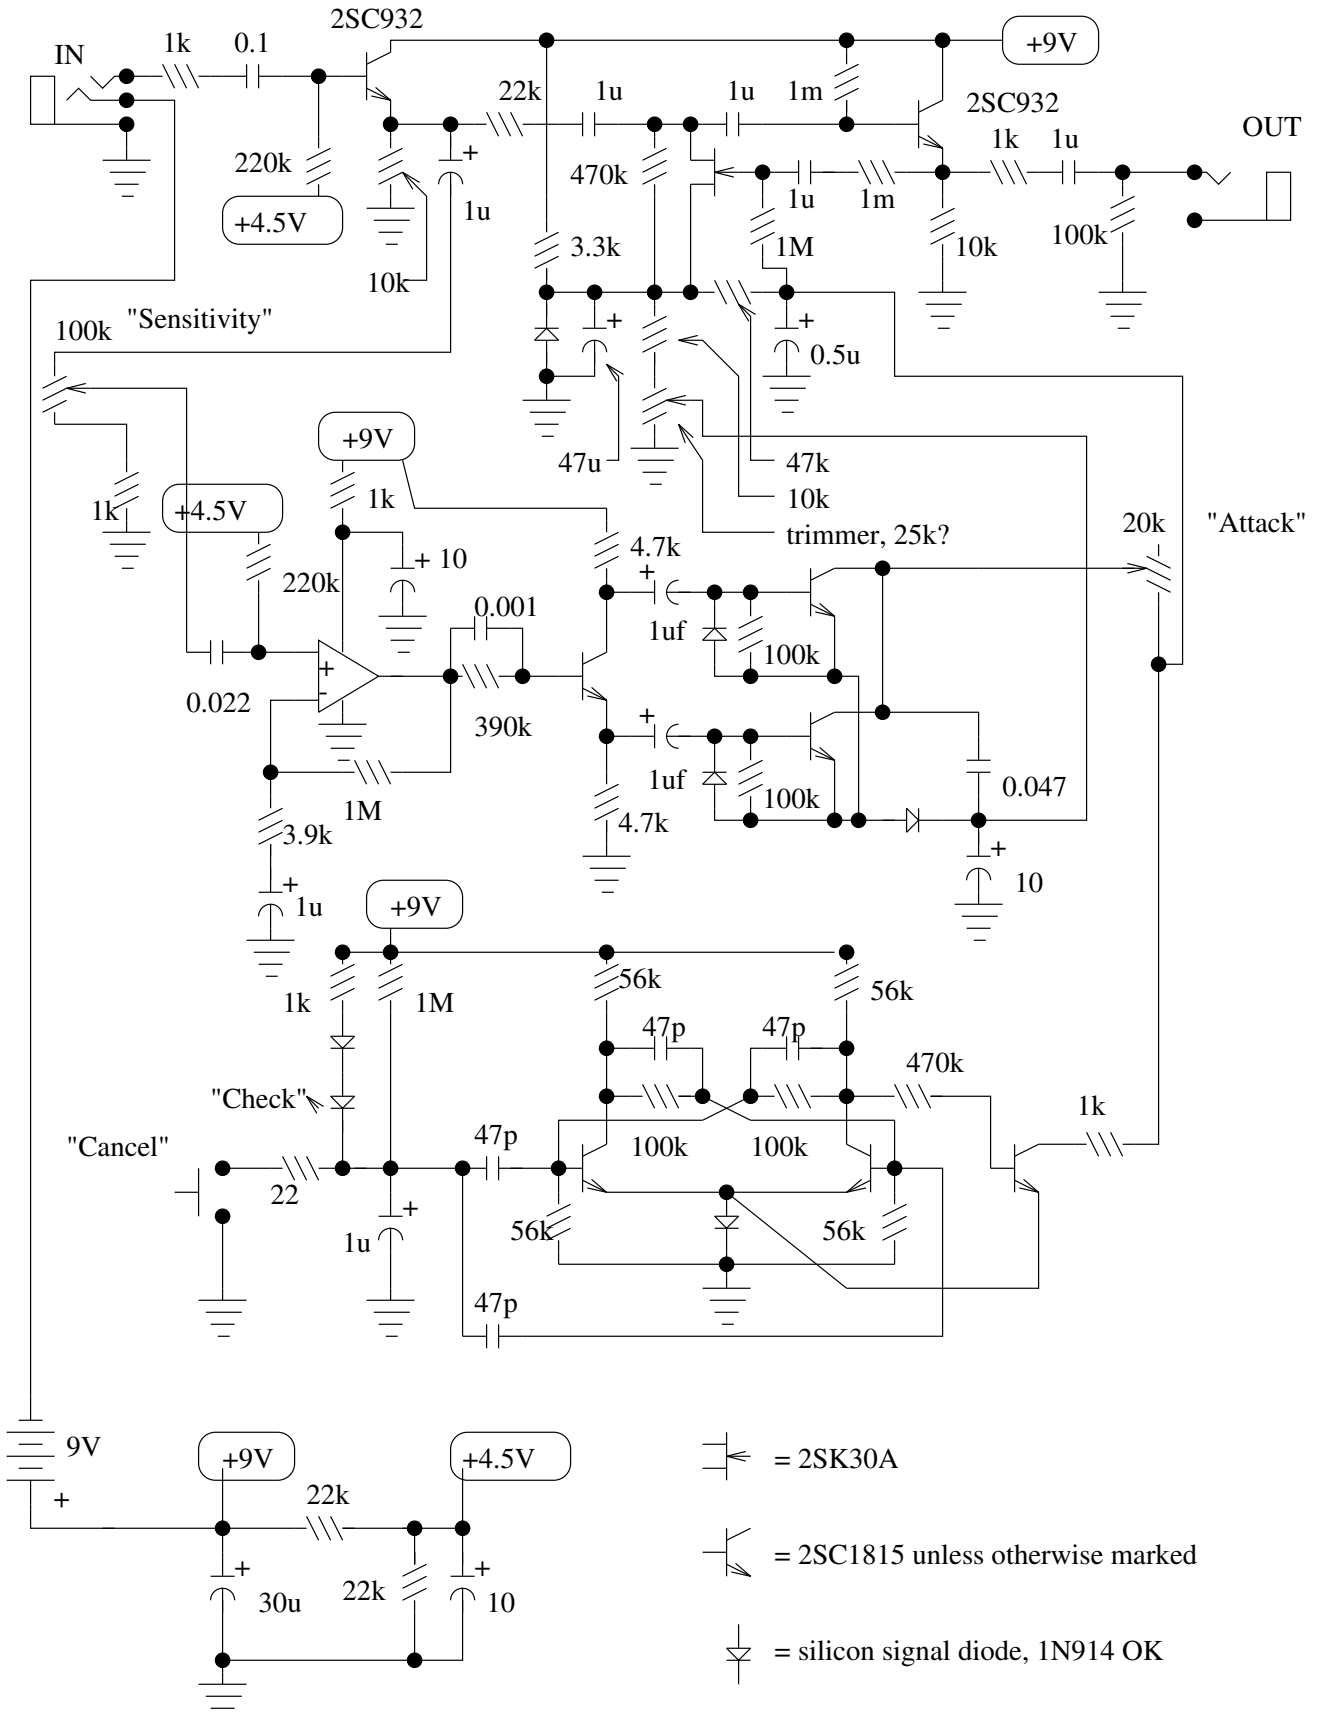

BOSS Slow Gear SG-1 Attack Delay

The SG-1 is an attack delay unit. A struck note is at first inaudible, then fades up, similar to a reversed tape recording.